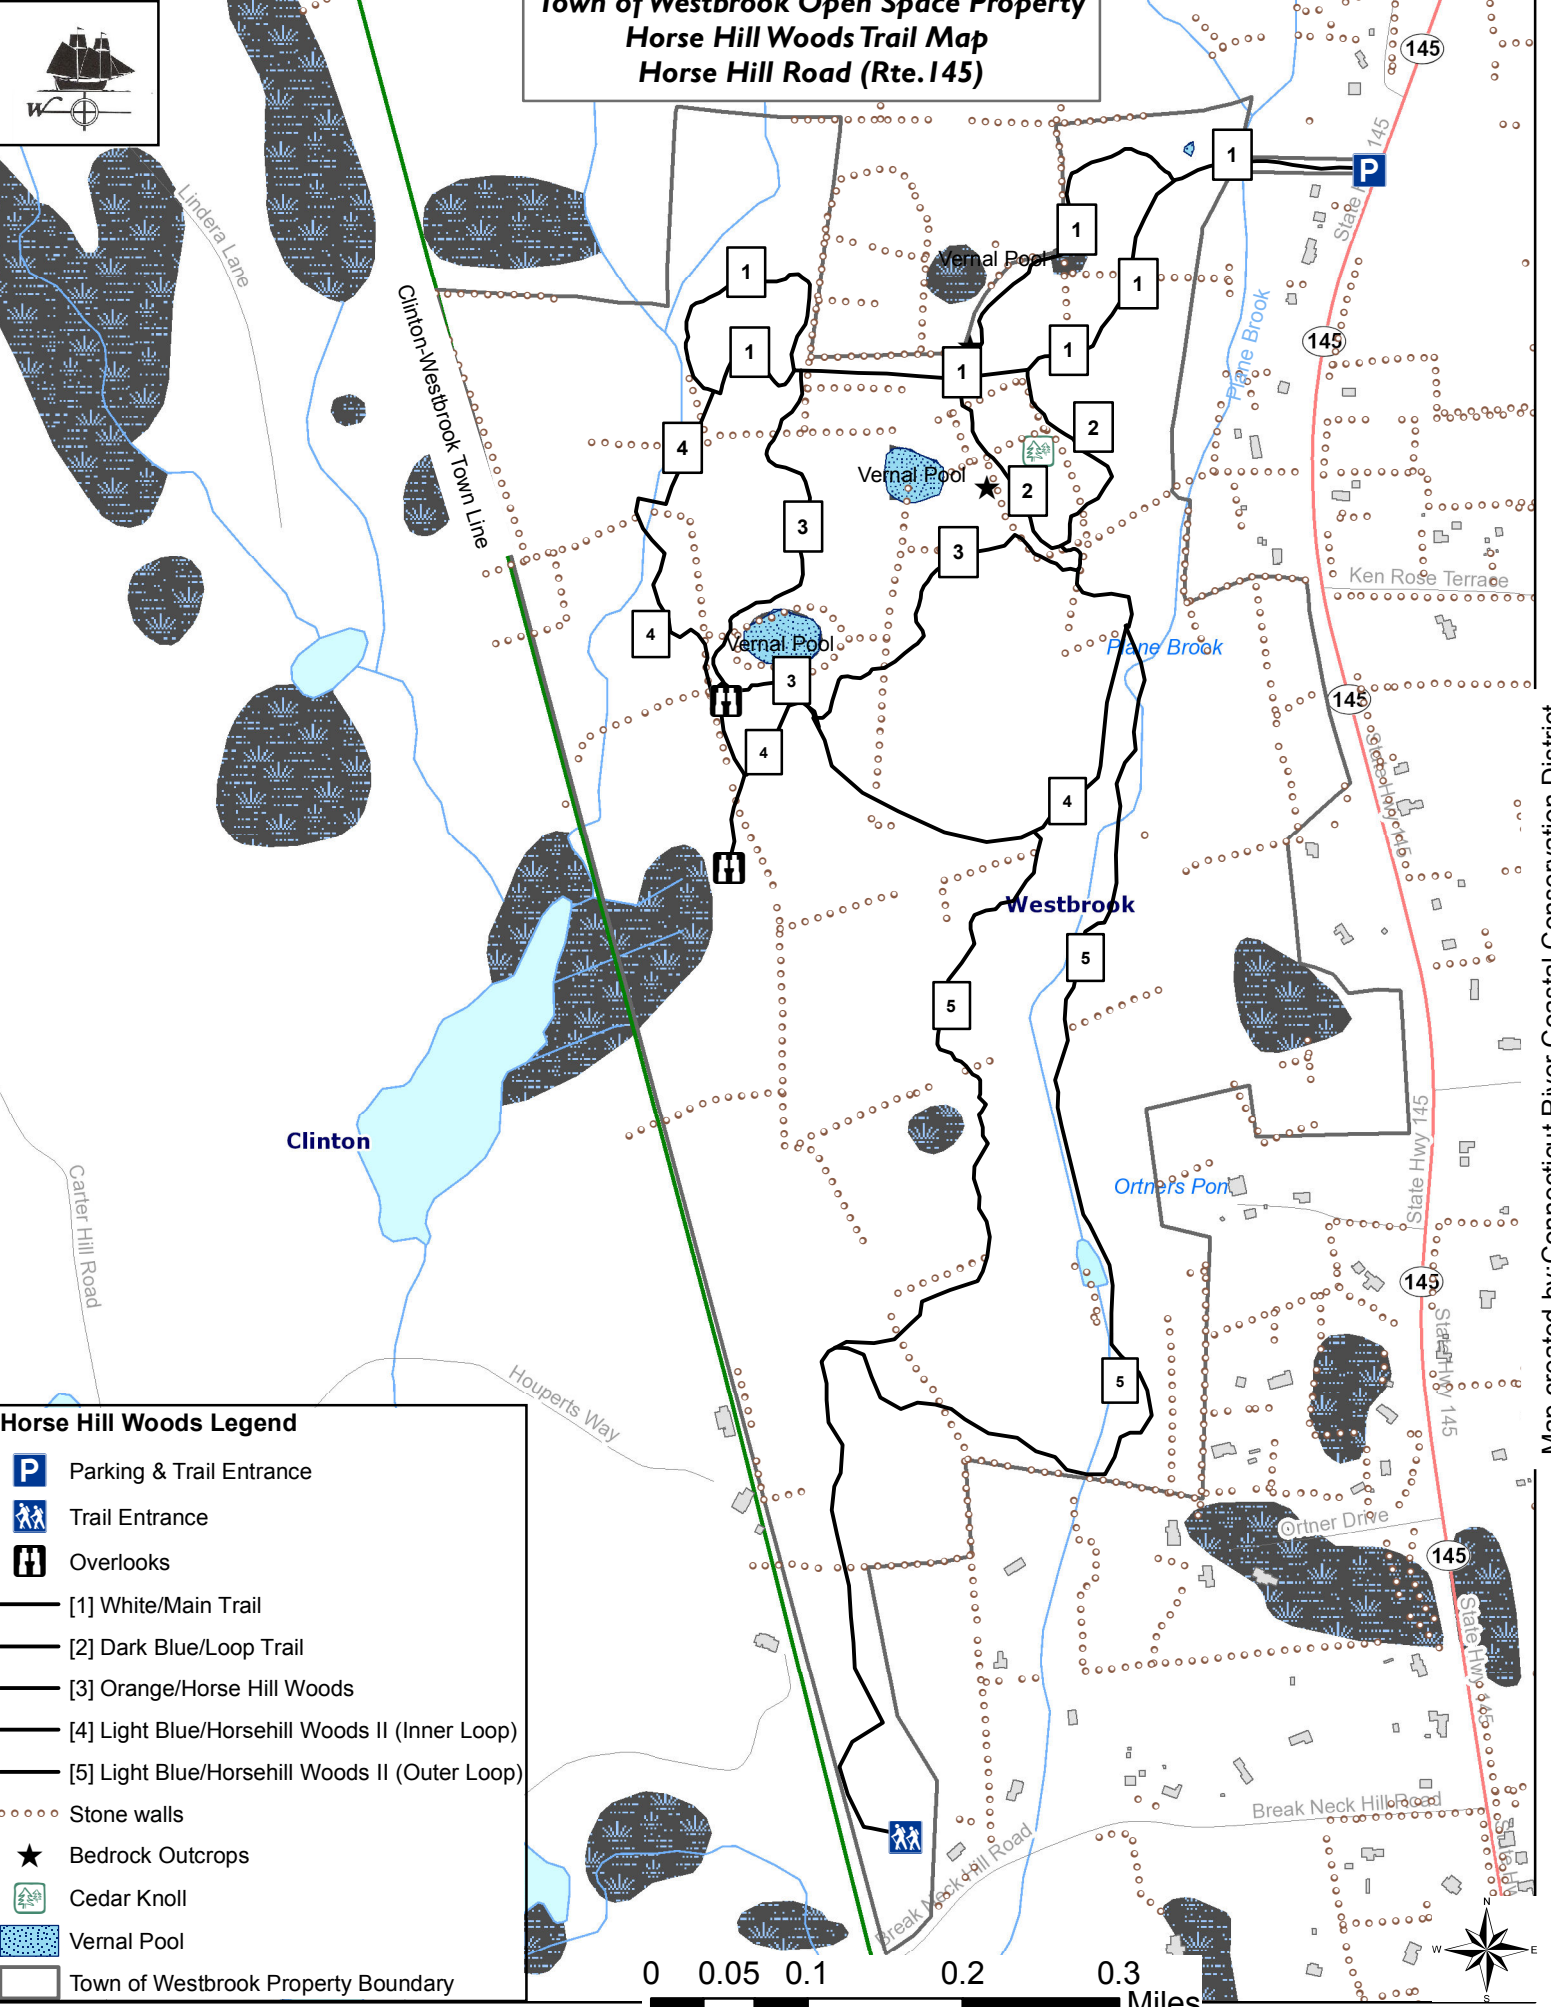

**Town of Westbrook Open Space Property
Horse Hill Woods Trail Map
Horse Hill Road (Rte. 145)**

Horse Hill Woods Legend

- Parking & Trail Entrance
- Trail Entrance
- Overlooks
- [1] White/Main Trail
- [2] Dark Blue/Loop Trail
- [3] Orange/Horse Hill Woods
- [4] Light Blue/Horsehill Woods II (Inner Loop)
- [5] Light Blue/Horsehill Woods II (Outer Loop)
- Stone walls
- Bedrock Outcrops
- Cedar Knoll
- Vernal Pool
- Town of Westbrook Property Boundary

Map created by: Connecticut River Coastal Conservation District