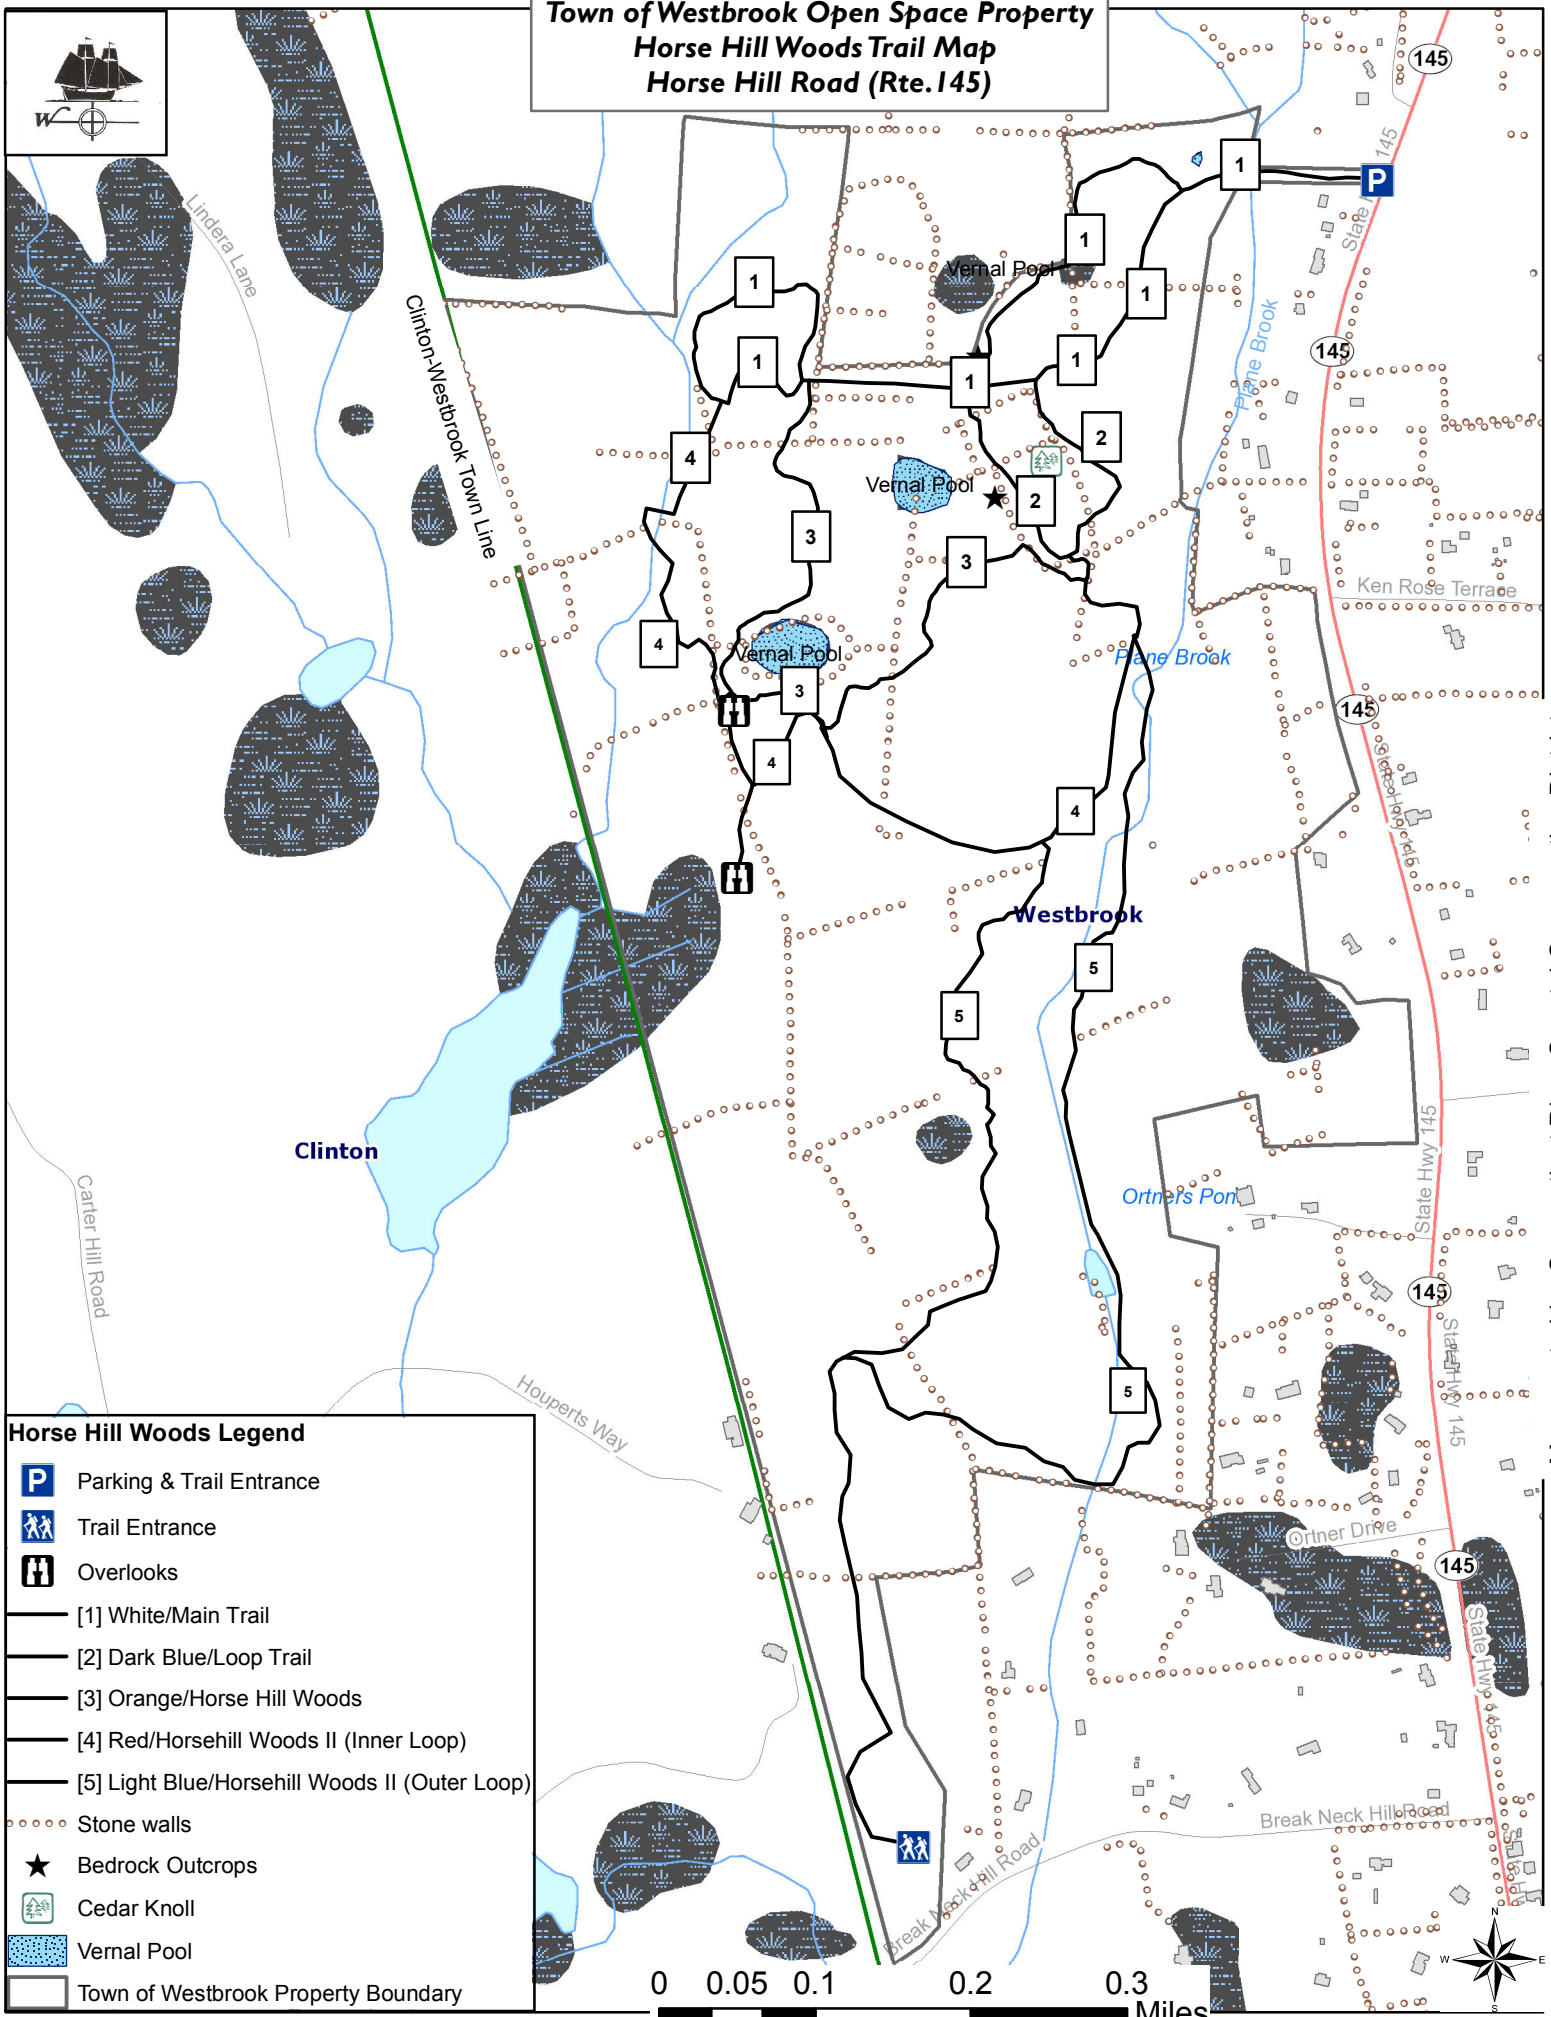

Town of Westbrook Open Space Property Horse Hill Woods Trail Map Horse Hill Road (Rte. 145)

Horse Hill Woods Legend

- Parking & Trail Entrance
- Trail Entrance
- Overlooks
- [1] White/Main Trail
- [2] Dark Blue/Loop Trail
- [3] Orange/Horse Hill Woods
- [4] Red/Horsehill Woods II (Inner Loop)
- [5] Light Blue/Horsehill Woods II (Outer Loop)
- Stone walls
- Bedrock Outcrops
- Cedar Knoll
- Vernal Pool
- Town of Westbrook Property Boundary

Map created by: Connecticut River Coastal Conservation District